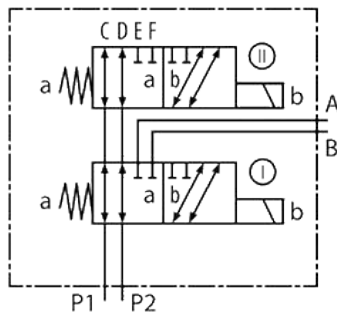

[mm]

P1,P2,A,B,C,D,E,F = 3/8"

Šifra / Code	10652	100683
Napetost / Voltage [V]	12	24
Max. pretok / Max. flow [l/min]	50	
Max. tlak / Max. pressure [bar]	250	
Navoj / Thread	3/8"	
Teža / Weight [kg]	4,15	