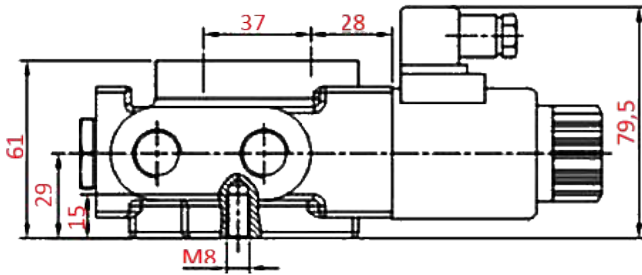

[mm]

P1,P2,A,B,C,D,E,F = 3/8"

Šifra / Code	10652	100683
Napetost / Voltage [V]	12	24
Max. pretok / Max. flow [l/min]	50	
Max. tlak / Max. pressure [bar]	250	
Navoj / Thread	3/8"	
Teža / Weight [kg]	4,15	