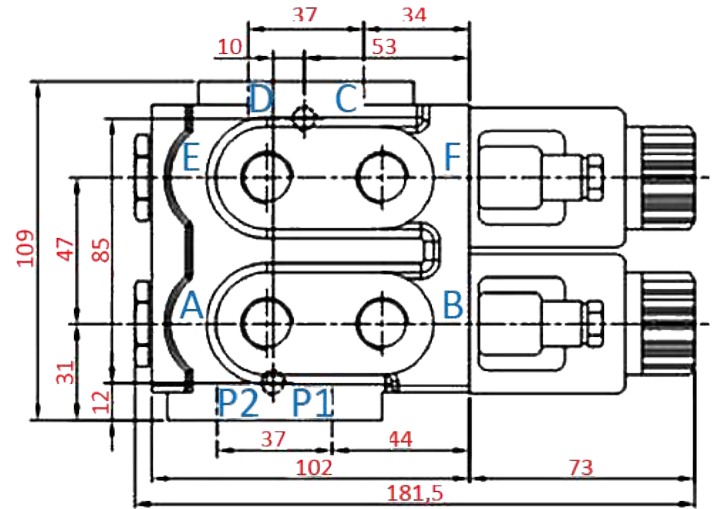

[mm]

P1,P2,A,B,C,D,E,F = 3/8"

Šifra / Code	10652	100683
Napetost / Voltage [V]	12	24
Max. pretok / Max. flow [l/min]	50	
Max. tlak / Max. pressure [bar]	250	
Navoj / Thread	3/8"	
Teža / Weight [kg]	4,15	